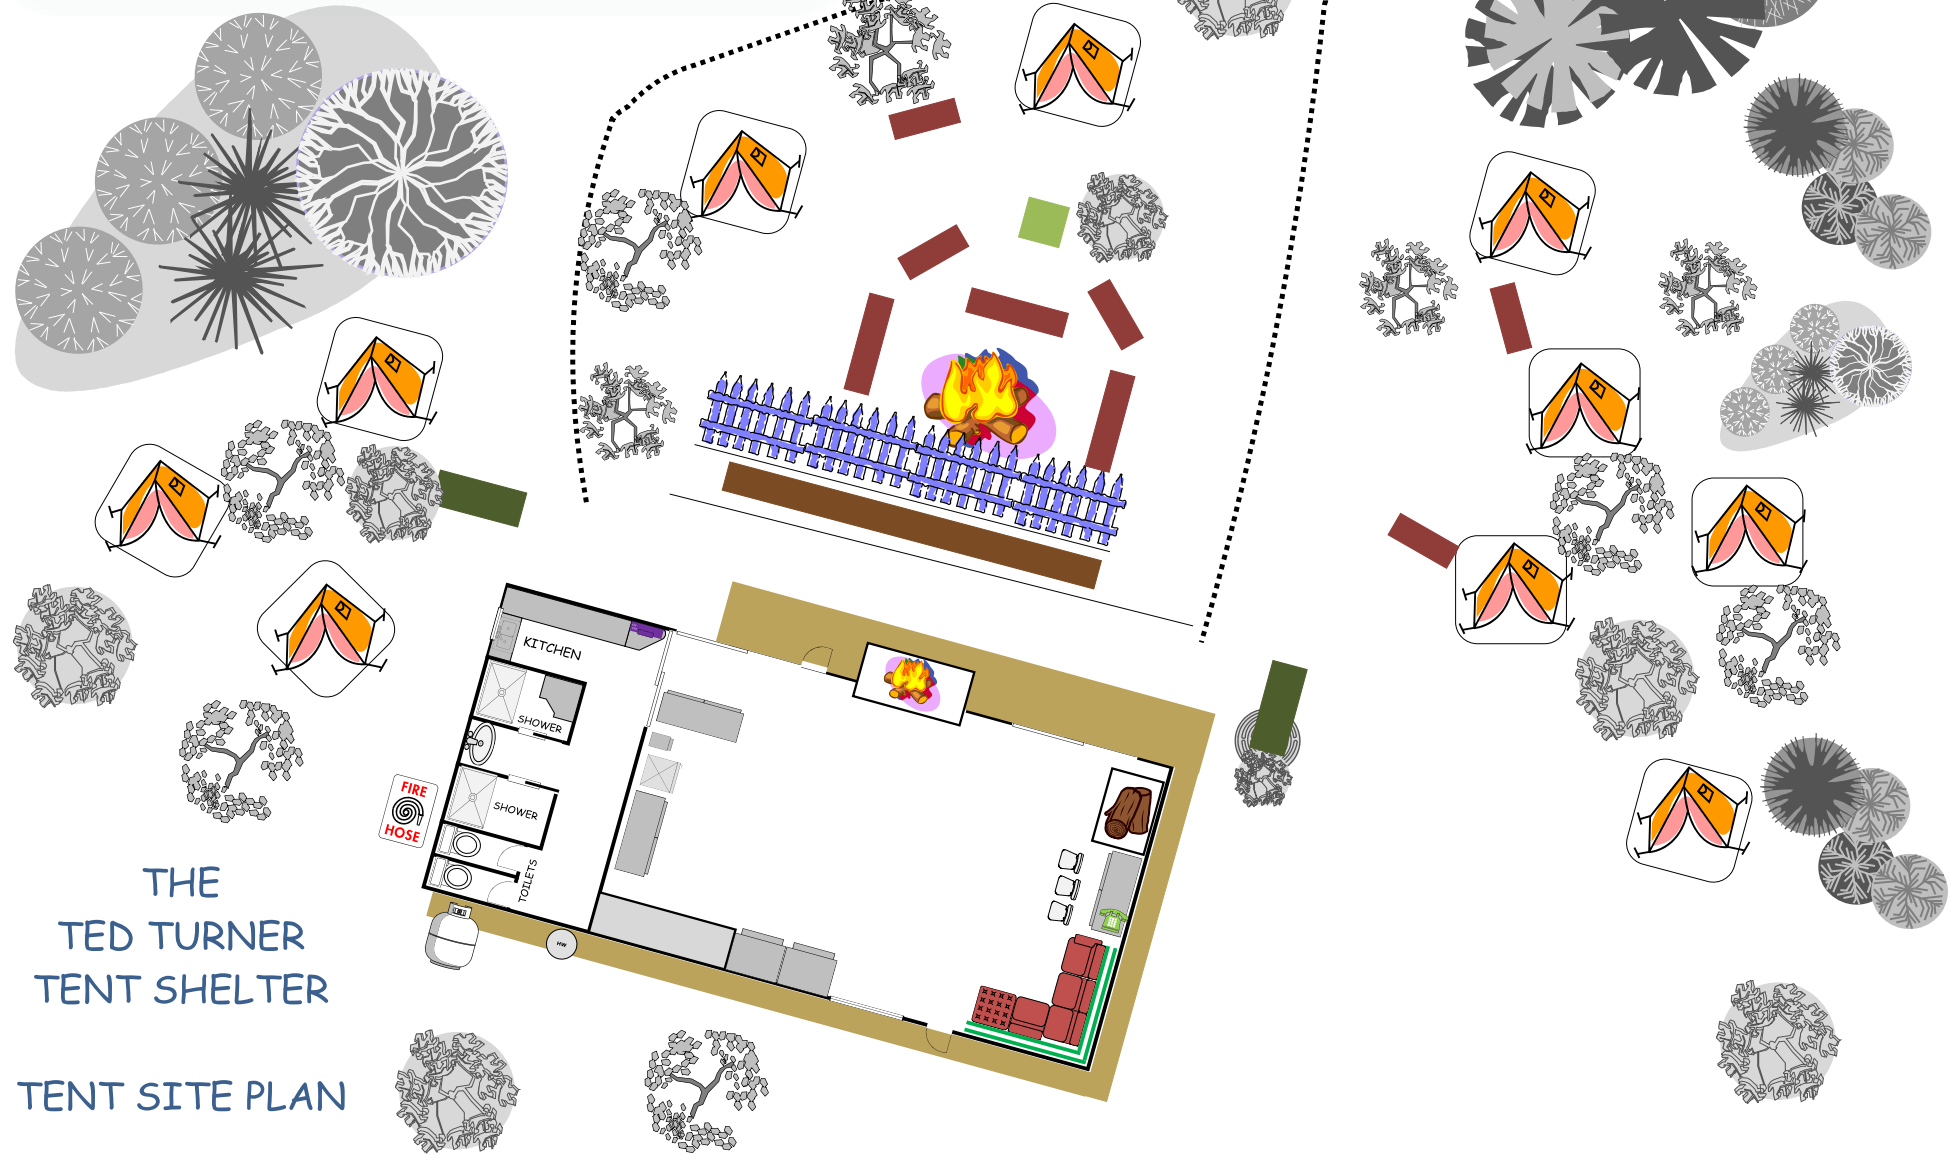

BLACKWOOD SPECIAL SCHOOLS OUTDOOR EDUCATION CENTRE Inc.

LEGEND

	FIRE HOSE		TABLES		TENT SITES
	GAS SHUT OFF POINT		WOOD BOX		FENCE
	SEATS		TIMBER SLEEPERS		WALKING PATH

THE
TED TURNER
TENT SHELTER

TENT SITE PLAN