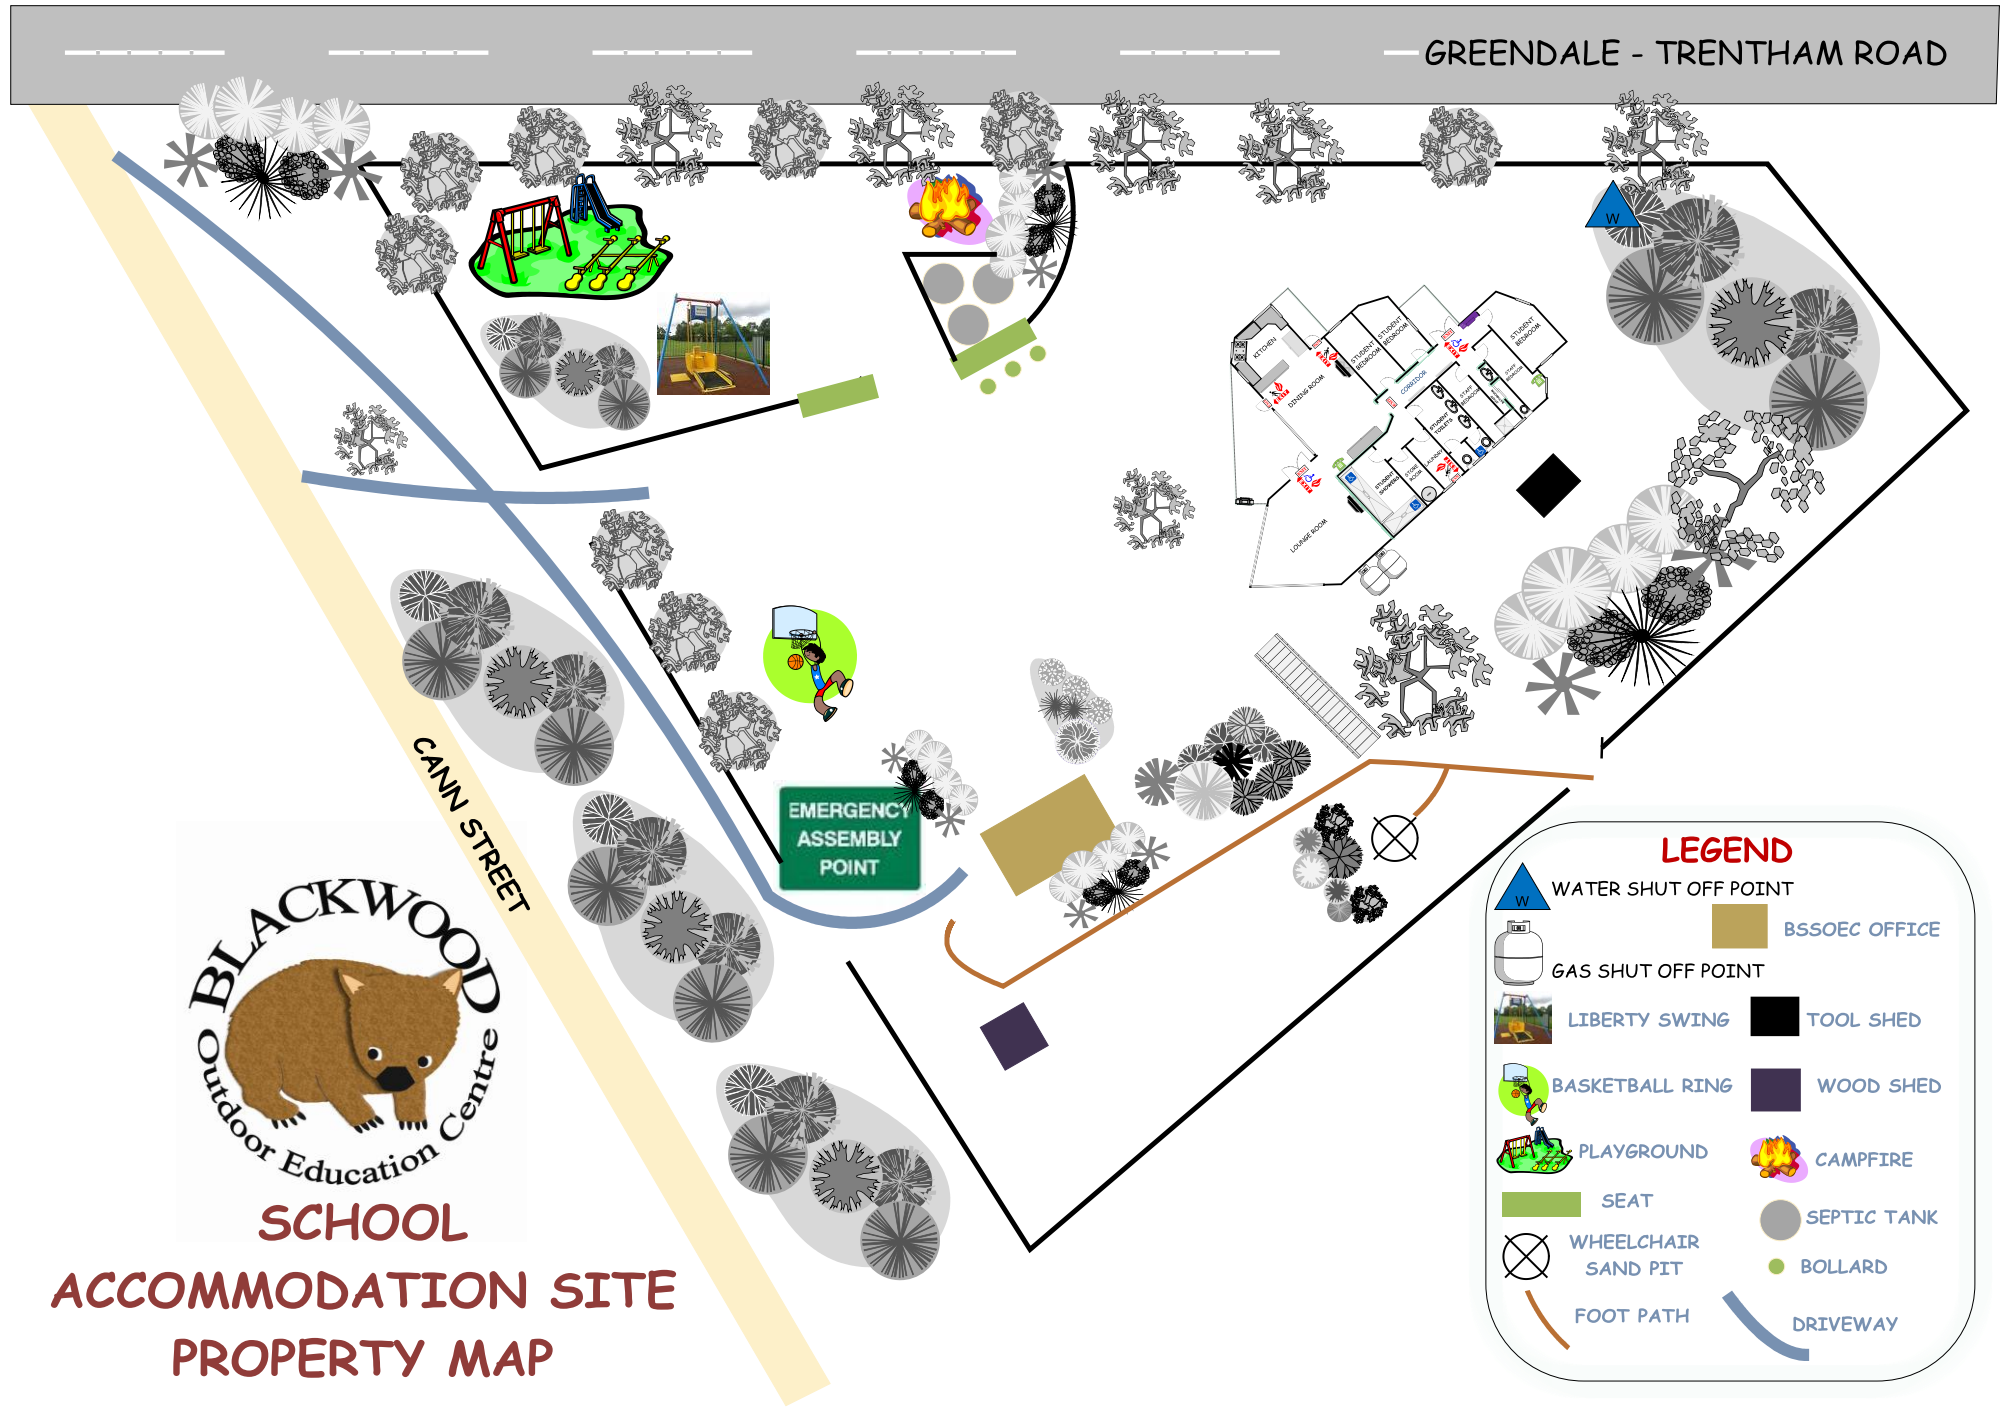

GREENDALE - TRENTHAM ROAD

CANN STREET

SCHOOL ACCOMMODATION SITE PROPERTY MAP

LEGEND

	WATER SHUT OFF POINT		BSSOEC OFFICE
	GAS SHUT OFF POINT		TOOL SHED
	LIBERTY SWING		WOOD SHED
	BASKETBALL RING		CAMPFIRE
	PLAYGROUND		SEPTIC TANK
	SEAT		BOLLARD
	WHEELCHAIR SAND PIT		DRIVEWAY
	FOOT PATH		